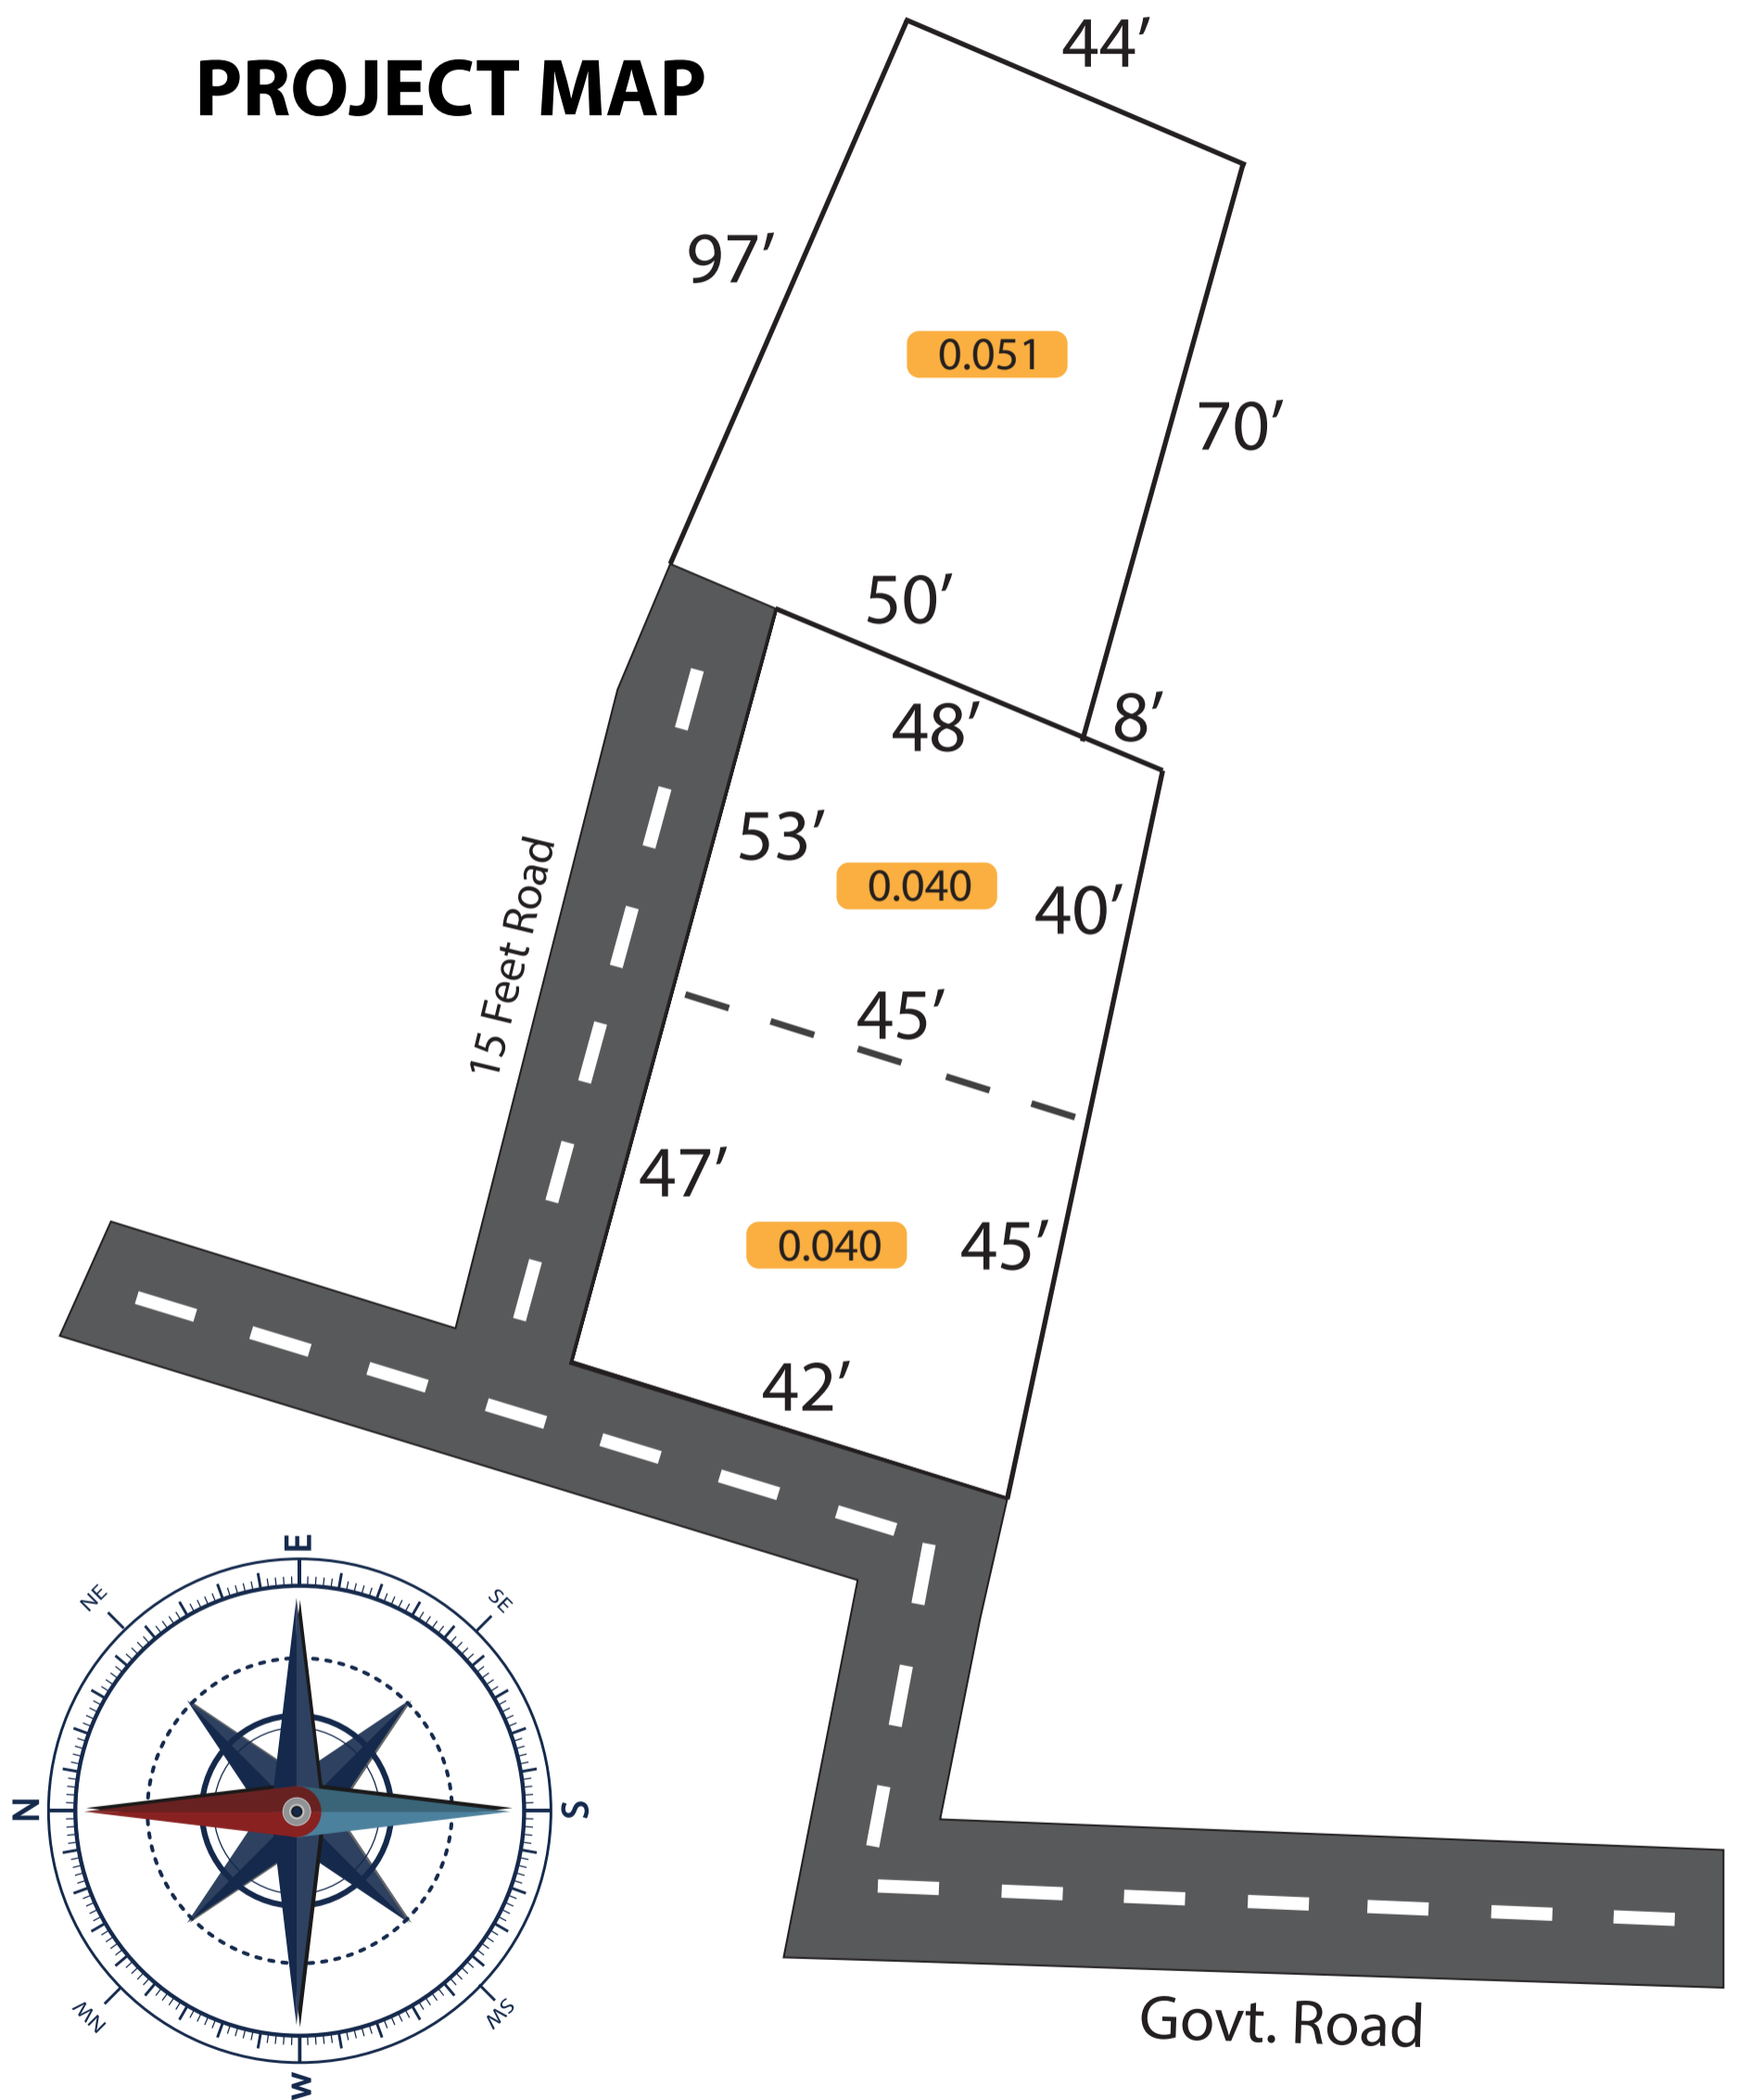

RESIDENTIAL PLOT FOR SALE

► SPECIAL FEATURES

- ✓ Gharbari Included
- ✓ Outside Boundry

SOURAV VIHAR @ 0 KM
OLD BINAYAK HOSPITAL @ 150 MTR
KIRBA CHOWK @ 1 KM

PROJECT MAP

MARKETED BY: SAI AASHIYANA EDIFICE PRIVATE LIMITED, NEAR GUPTA NURSHING HOME, BURLA, SAMBALPUR-768017, ODISHA, INDIA.